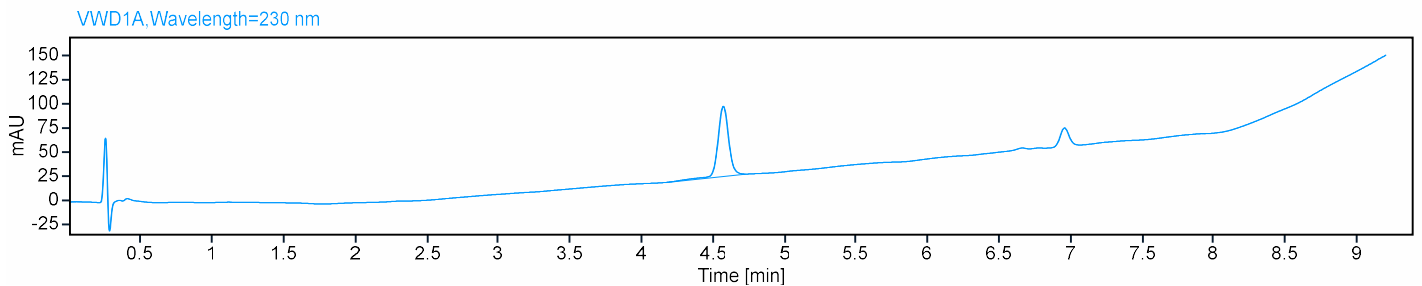

# Potency Report

**Batch ID:** 011156

**Sample Description:** 8 Delta 8 11-12220  
D8-THC Sprayed Clear Bears with Juice  
(Sunrise)  
1000mg/16oz FR# 19-97 FW: 430g

Name	Concentration [mg/g]	% Amount
CBN	0.0000	0.00
THC-A	0.0000	0.00
THCV	0.0000	0.00
CBC	0.0000	0.00
CBDA	0.0000	0.00
CBDV	0.0000	0.00
CBG	0.0000	0.00
CBGA	0.0000	0.00
CBD	0.8387	0.08
d9-THC	0.0613*	0.00
d8-THC	2.1811	0.22

Total THC [mg/g]	Total THC [%]	Total CBD [mg/g]	Total CBD [%]
0.07	0.01	3.22	0.32

**Comments:**  
**EXP: 03/03/22**

**Total Cannabinoids: 3.08mg/g**  
**1325.4mg/container**

**Total Delta 8: 2.18mg/g**  
**939.7mg/container**

\* Cannabinoids with on-column values below LOQ will not be calculated into the "Total Cannabinoids" value.