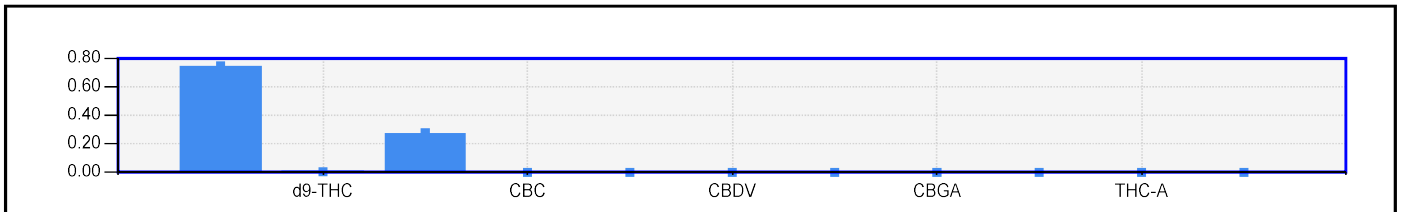

* Cannabinoids with on-column values below LOQ will not be calculated into the "Total Cannabinoids" value.