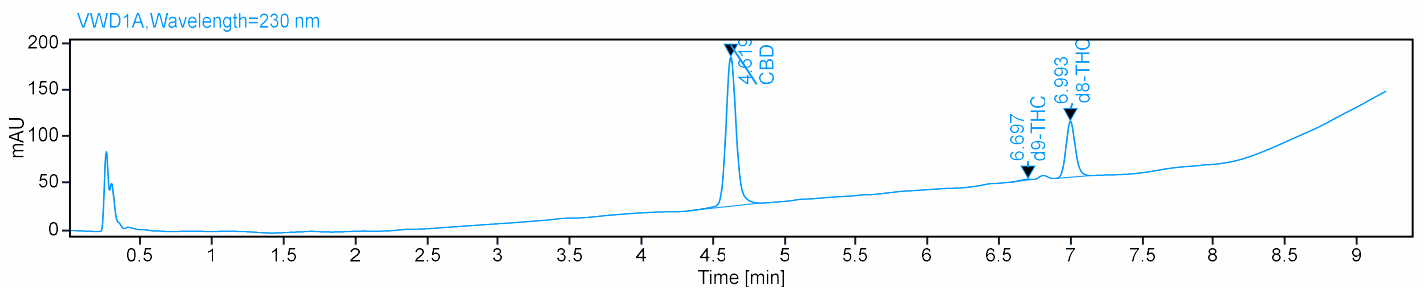

* Cannabinoids with on-column values below LOQ will not be calculated into the "Total Cannabinoids" value.