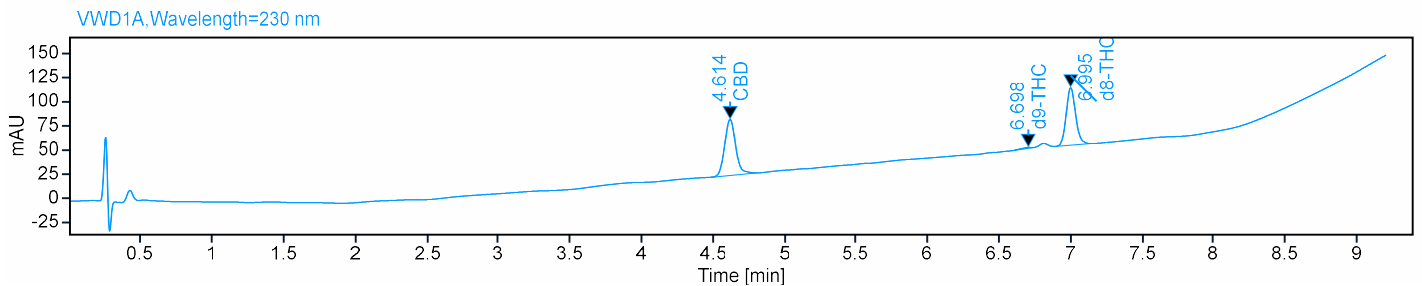

Potency Report

Batch ID: 012122
Data file: 2020-12-15 17-05-03-05-00-13.dx
Sample Description: 8 DELTA 8 Gummies 12-9220
 D8 - THC Sprayed Blue Raspberry
 Rings (Albanese)
 1000mg/16oz FR# 19-195 FW: 453g

Name	Concentration [mg/g]	% Amount
CBN	0.0000	0.00
THC-A	0.0000	0.00
THCV	0.0000	0.00
CBC	0.0000	0.00
CBDA	0.0000	0.00
CBDV	0.0000	0.00
CBG	0.0000	0.00
CBGA	0.0000	0.00
CBD	2.4888	0.25
d9-THC	0.0320*	0.00
d8-THC	2.4271	0.24

Total THC [mg/g]	Total THC [%]	Total CBD [mg/g]	Total CBD [%]
0.03	0.00	2.49	0.25

Comments:
EXP: 03/15/22

Total Cannabinoids: 4.92mg/g
2228.76mg/container

Total Delta 8: 2.43mg/g
1100.79mg/container

* Cannabinoids with on-column values below LOQ will not be calculated into the "Total Cannabinoids" value.