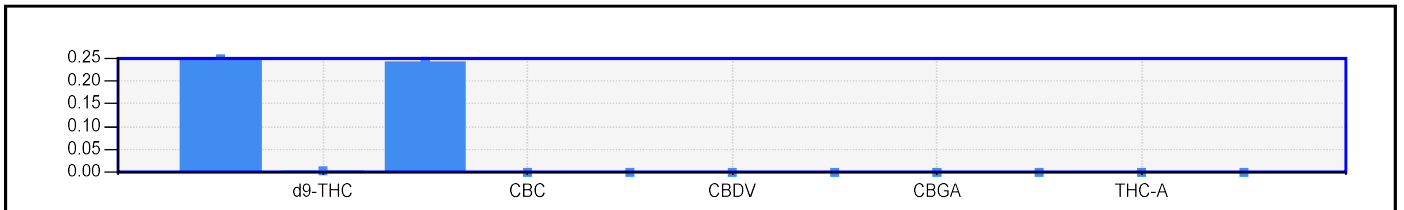

* Cannabinoids with on-column values below LOQ will not be calculated into the "Total Cannabinoids" value.