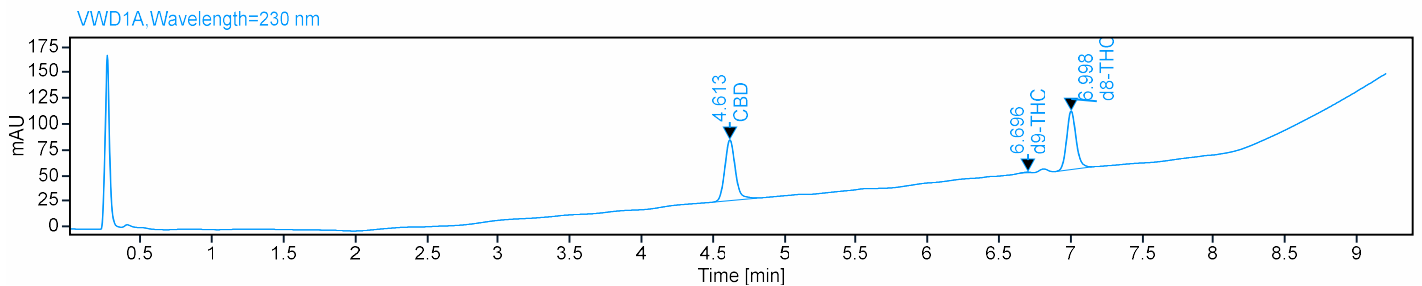

Potency Report

Batch ID: 012121
Data file: 2020-12-15 16-53-32-05-00-12.dx
Sample Description: 8 DELTA 8 Gummies 12-9220
 D8 - THC Sprayed Apple Rings (Sunrise)
 1000mg/16oz FR# 19-194 FW: 401.33g

Name	Concentration [mg/g]	% Amount
CBN	0.0000	0.00
THC-A	0.0000	0.00
THCV	0.0000	0.00
CBC	0.0000	0.00
CBDA	0.0000	0.00
CBDV	0.0000	0.00
CBG	0.0000	0.00
CBGA	0.0000	0.00
CBD	2.5060	0.25
d9-THC	0.0138*	0.00
d8-THC	2.4260	0.24

Total THC [mg/g]	Total THC [%]	Total CBD [mg/g]	Total CBD [%]
0.01	0.00	2.51	0.25

Comments:
EXP: 03/15/22

Total Cannabinoids: 4.93mg/g
1978.56mg/container

Total Delta 8: 2.43mg/g
975.23mg/container

* Cannabinoids with on-column values below LOQ will not be calculated into the "Total Cannabinoids" value.