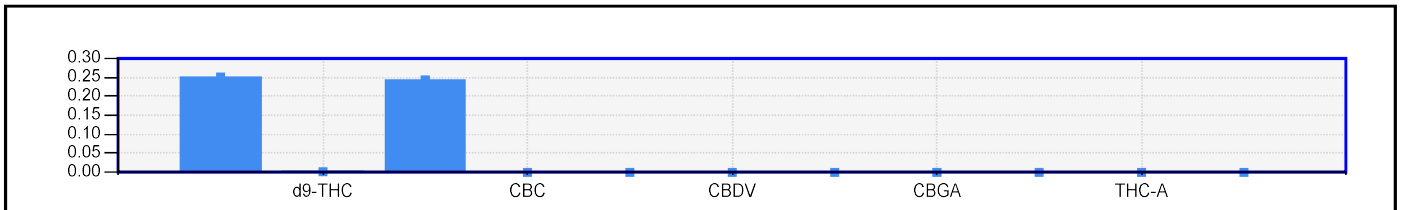

Potency Report

Batch ID: 012121
Data file: 2020-12-15 16-53-32-05-00-12.dx
Sample Description: 8 DELTA 8 Gummies 12-9220
 D8 - THC Sprayed Apple Rings (Sunrise)
 1000mg/16oz FR# 19-194 FW: 401.33g

Name	Concentration [mg/g]	% Amount
CBN	0.0000	0.00
THC-A	0.0000	0.00
THCV	0.0000	0.00
CBC	0.0000	0.00
CBDA	0.0000	0.00
CBDV	0.0000	0.00
CBG	0.0000	0.00
CBGA	0.0000	0.00
CBD	2.5060	0.25
d9-THC	0.0138*	0.00
d8-THC	2.4260	0.24

Total THC [mg/g]	Total THC [%]	Total CBD [mg/g]	Total CBD [%]
0.01	0.00	2.51	0.25

Comments:
EXP: 03/15/22

Total Cannabinoids: 4.93mg/g
1978.56mg/container

Total Delta 8: 2.43mg/g
975.23mg/container

* Cannabinoids with on-column values below LOQ will not be calculated into the "Total Cannabinoids" value.